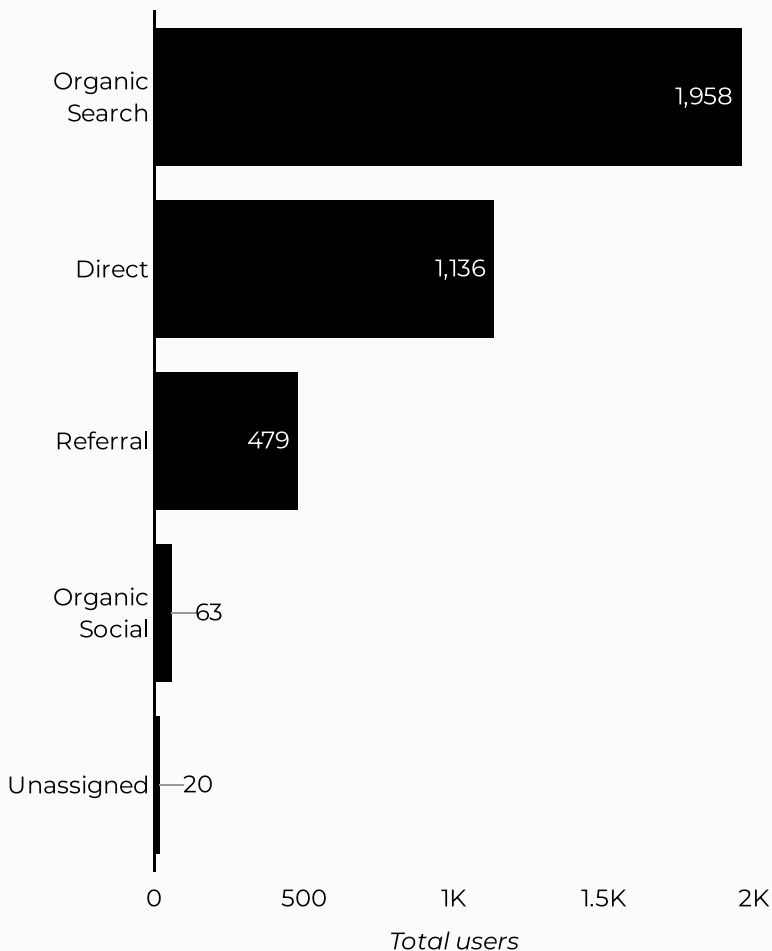

## How is site traffic trending?

## Top US Army Installations

Sorted by Total Users

Installation	Total users
www.armymwr.com	1,385
liberty.armymwr.com	143
stewarhunter.armymwr.com	104
hawaii.armymwr.com	99
cavazos.armymwr.com	76
redstone.armymwr.com	69
wiesbaden.armymwr.com	69
kaiserslautern.armymwr.com	67
bliss.armymwr.com	65
campbell.armymwr.com	62

## Which channels are driving traffic?

## Which Channels Are Driving Traffic?

Sorted by Total Users