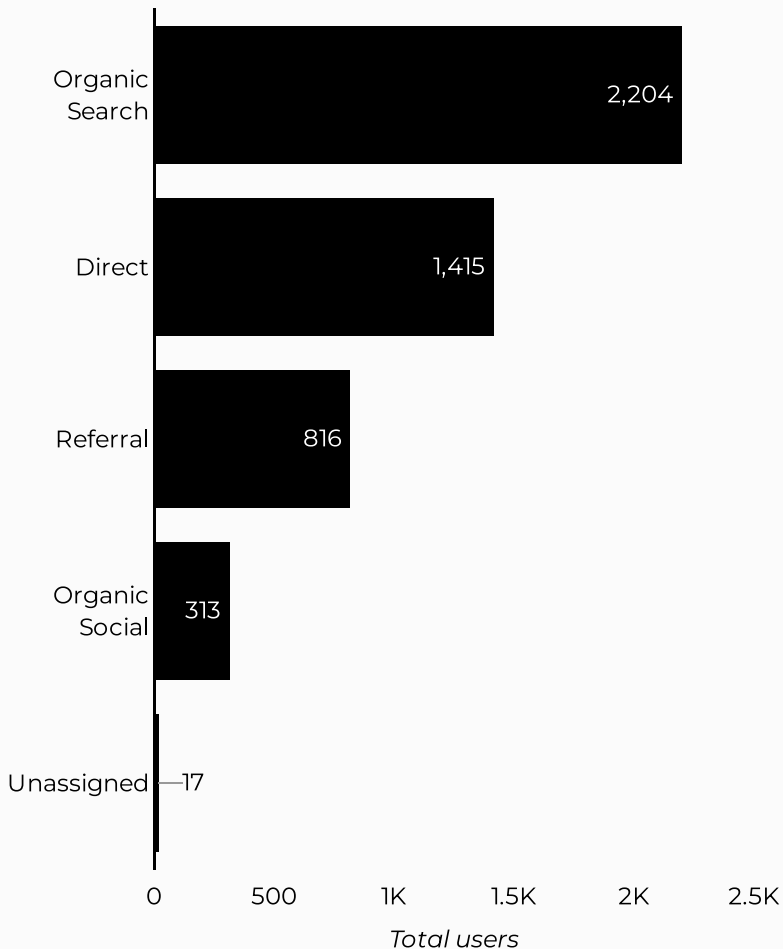

## Home Based Business (HBB)

Views	Sessions	Total users	New users	Avg. Session Time	Engagement rate
7,204	5,648	4,739	2,221	02:20	71%
↑ 14.0%	↓ -0.4%	↑ 2.9%	↑ 4.9%	↑ 18.4%	↑ 2.1%

Compared Y-o-Y

### How is site traffic trending?

### Top US Army Installations

Sorted by Total Users

Installation	Total users
www.armymwr.com	1,118
stuttgart.armymwr.com	433
grafenwoehr.armymwr.com	430
jblm.armymwr.com	233
irwin.armymwr.com	222
johnson.armymwr.com	188
humphreys.armymwr.com	176
hohenfels.armymwr.com	121
cavazos.armymwr.com	116
hawaii.armymwr.com	94

### Which channels are driving traffic?