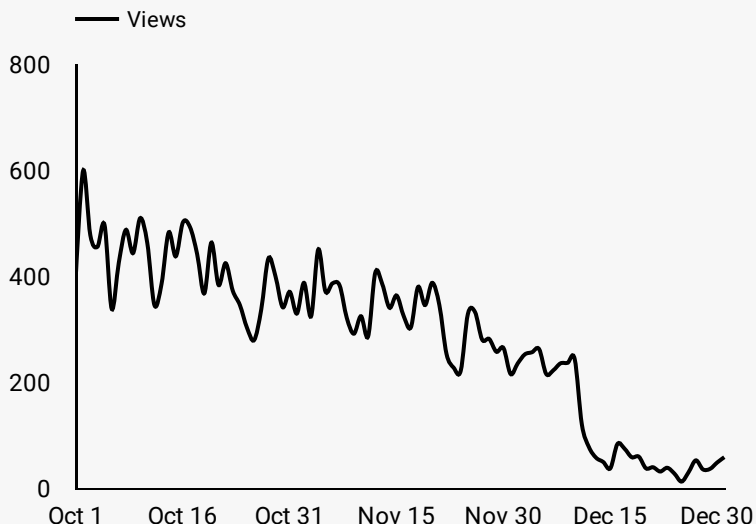

ARMY MWR CHRA Employment Campaign

Views	Sessions	Total users	New users	Avg. Session Time	Engagement rate
26,479	24,784	23,249	20,398	01:06	50%

How is site traffic trending?