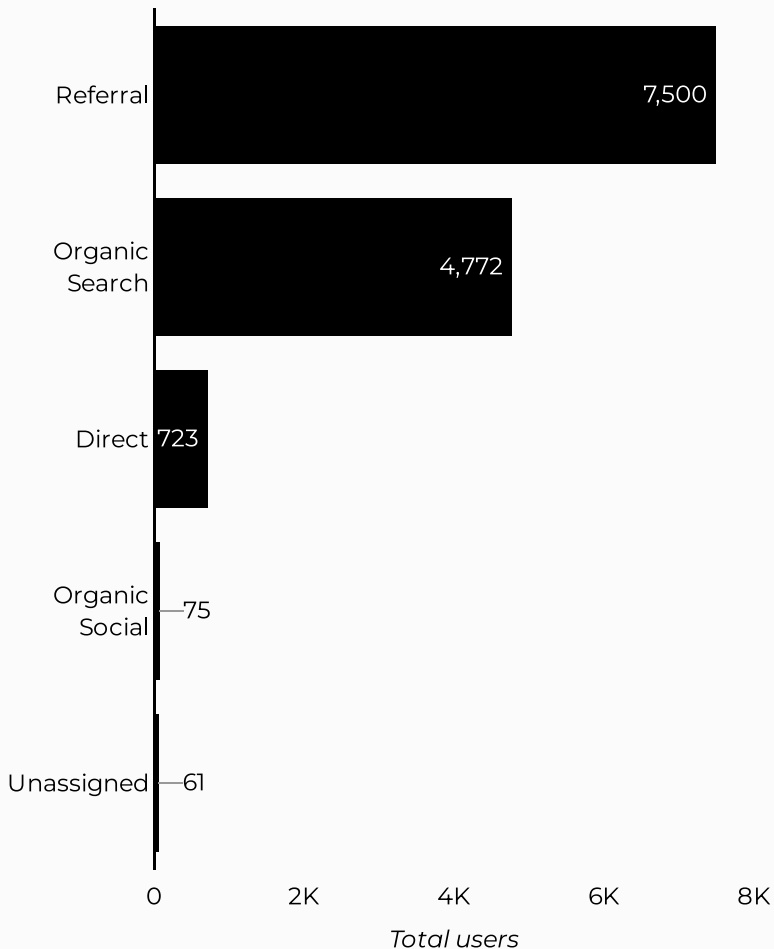

Views	Sessions	Total users	New users	Avg. Session Time	Engagement rate
22,750	14,953	13,081	9,811	02:16	65%
↓ -2.8%	↑ 5.5%	↑ 9.9%	↑ 21.1%	↓ -10.0%	↓ -0.9%

Compared Y-o-Y

**How is site traffic trending?**

**Which channels are driving traffic?**

**What are the top sources?**

Session source	Total users
nafbenefits.com	7,192
google	4,036
(direct)	723
bing	602
yahoo	97
usajobs.gov	72
(not set)	59
home.army.mil	48
duckduckgo	37
m.facebook.com	37

## How is site traffic trending?

## Which Channels Are Driving Traffic?

Sorted by Total Users