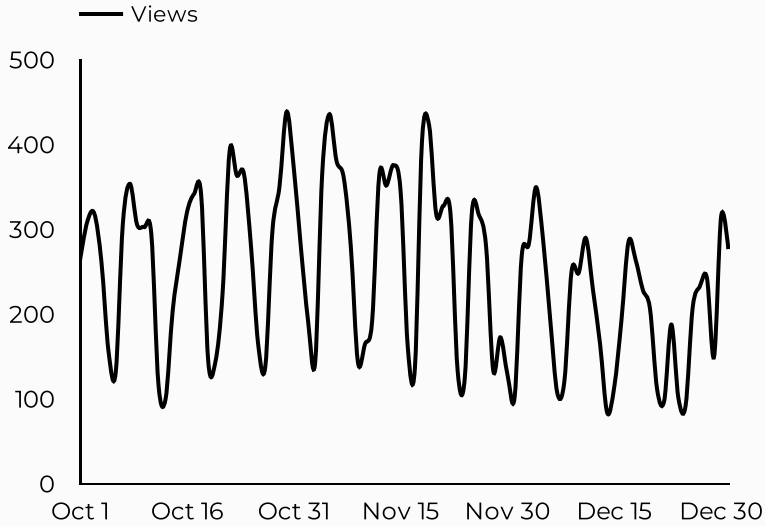

# Program Roll-Up

Oct 1, 2024 - Dec 31, 2024

<b>PROGRAM</b>	<b>Total Users</b>	<b>New Users</b>	<b>Sessions</b>	<b>Engagement Rate</b>
NAF Personnel Services	13,081	9,811	14,953	64.94%
CEAT	3,639	862	4,100	81.9%
Home Based Business	4,739	2,221	5,648	71.25%

Views	Sessions	Total users	New users	Avg. Session Time	Engagement rate
22,750	14,953	13,081	9,811	02:16	65%
↓ -2.8%	↑ 5.5%	↑ 9.9%	↑ 21.1%	↓ -10.0%	↓ -0.9%

Compared Y-o-Y

**How is site traffic trending?**

## How is site traffic trending?

## Which Channels Are Driving Traffic?

Sorted by Total Users