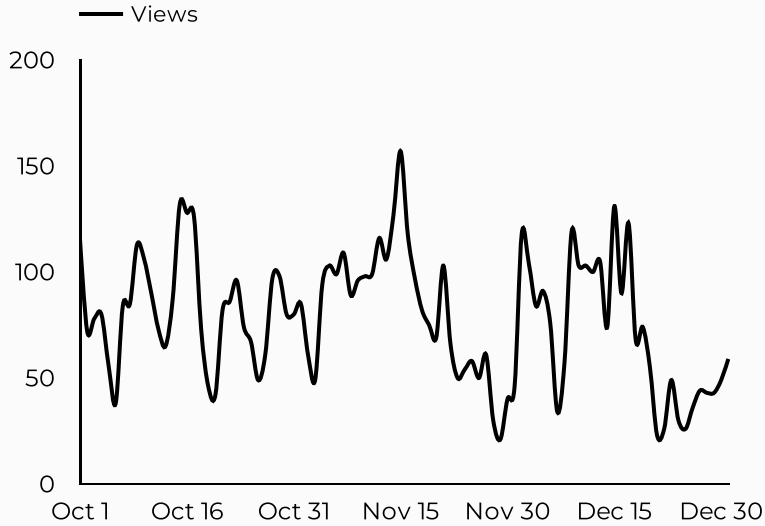

ARMY MWR

Home Based Business (HBB)

Views	Sessions	Total users	New users	Avg. Session Time	Engagement rate
7,204	5,648	4,739	2,221	02:20	71%
↑ 14.0%	↓ -0.4%	↑ 2.9%	↑ 4.9%	↑ 18.4%	↑ 2.1%

Compared Y-o-Y

How is site traffic trending?

Top US Army Installations

Sorted by Total Users

Installation	Total users
www.armymwr.com	1,118
stuttgart.armymwr.com	433
grafenwoehr.armymwr.com	430
jblm.armymwr.com	233
irwin.armymwr.com	222
johnson.armymwr.com	188
humphreys.armymwr.com	176
hohenfels.armymwr.com	121
cavazos.armymwr.com	116
hawaii.armymwr.com	94