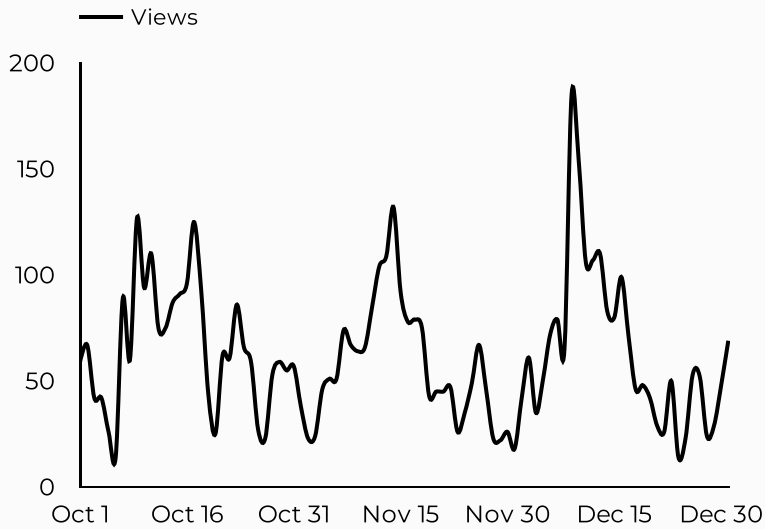

**Which channels are driving traffic?**

**What are the top sources?**

Session source	Total users
nafbenefits.com	7,192
google	4,036
(direct)	723
bing	602
yahoo	97
usajobs.gov	72
(not set)	59
home.army.mil	48
duckduckgo	37
m.facebook.com	37

# CEAT

Views	Sessions	Total users	New users	Avg. Session Time	Engagement rate
5,752	4,100	3,639	862	01:38	82%
↑ 60.1%	↑ 23.6%	↑ 26.9%	↑ 84.6%	↑ 17.8%	↓ -0.8%

Compared Y-o-Y

## How is site traffic trending?

## Which Channels Are Driving Traffic?

Sorted by Total Users