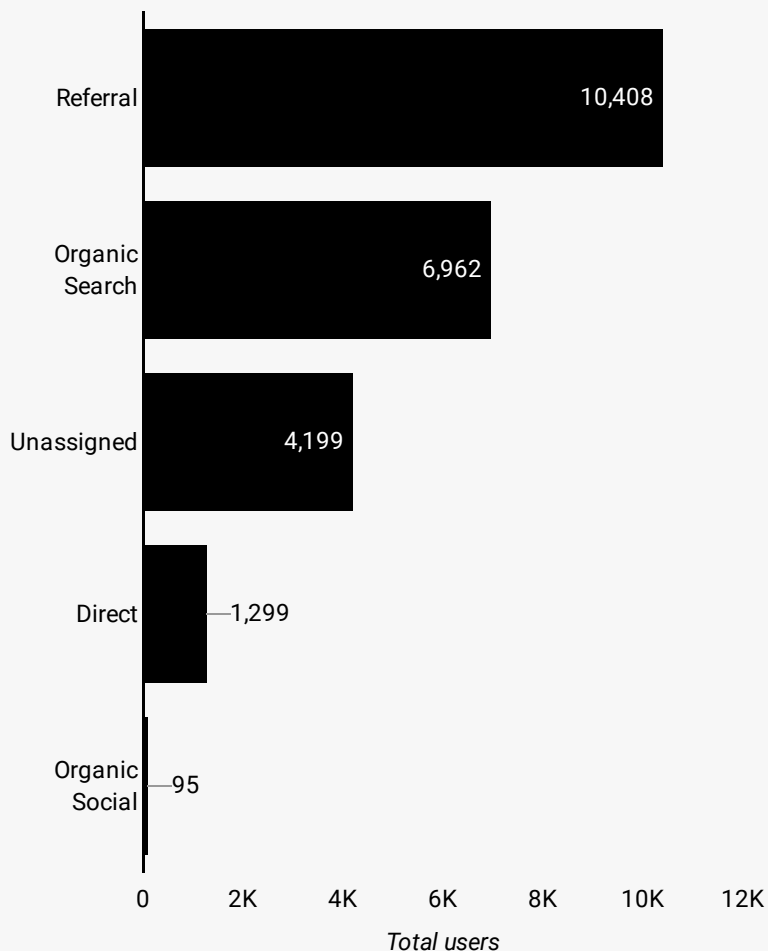

### What are the top sources?

Session source	Total users
google	2,021
(direct)	1,415
home.army.mil	634
m.facebook.com	183
bing	137
lm.facebook.com	46
facebook.com	40
l.facebook.com	37
yahoo	28
installations.militaryonesource.mil	21

# ARMY MWR CHRA Employment Campaign

Views	Sessions	Total users	New users	Avg. Session Time	Engagement rate
26,479	24,784	23,249	20,398	01:06	50%

## How is site traffic trending?

## Which Channels Are Driving Traffic?

Sorted by Total Users